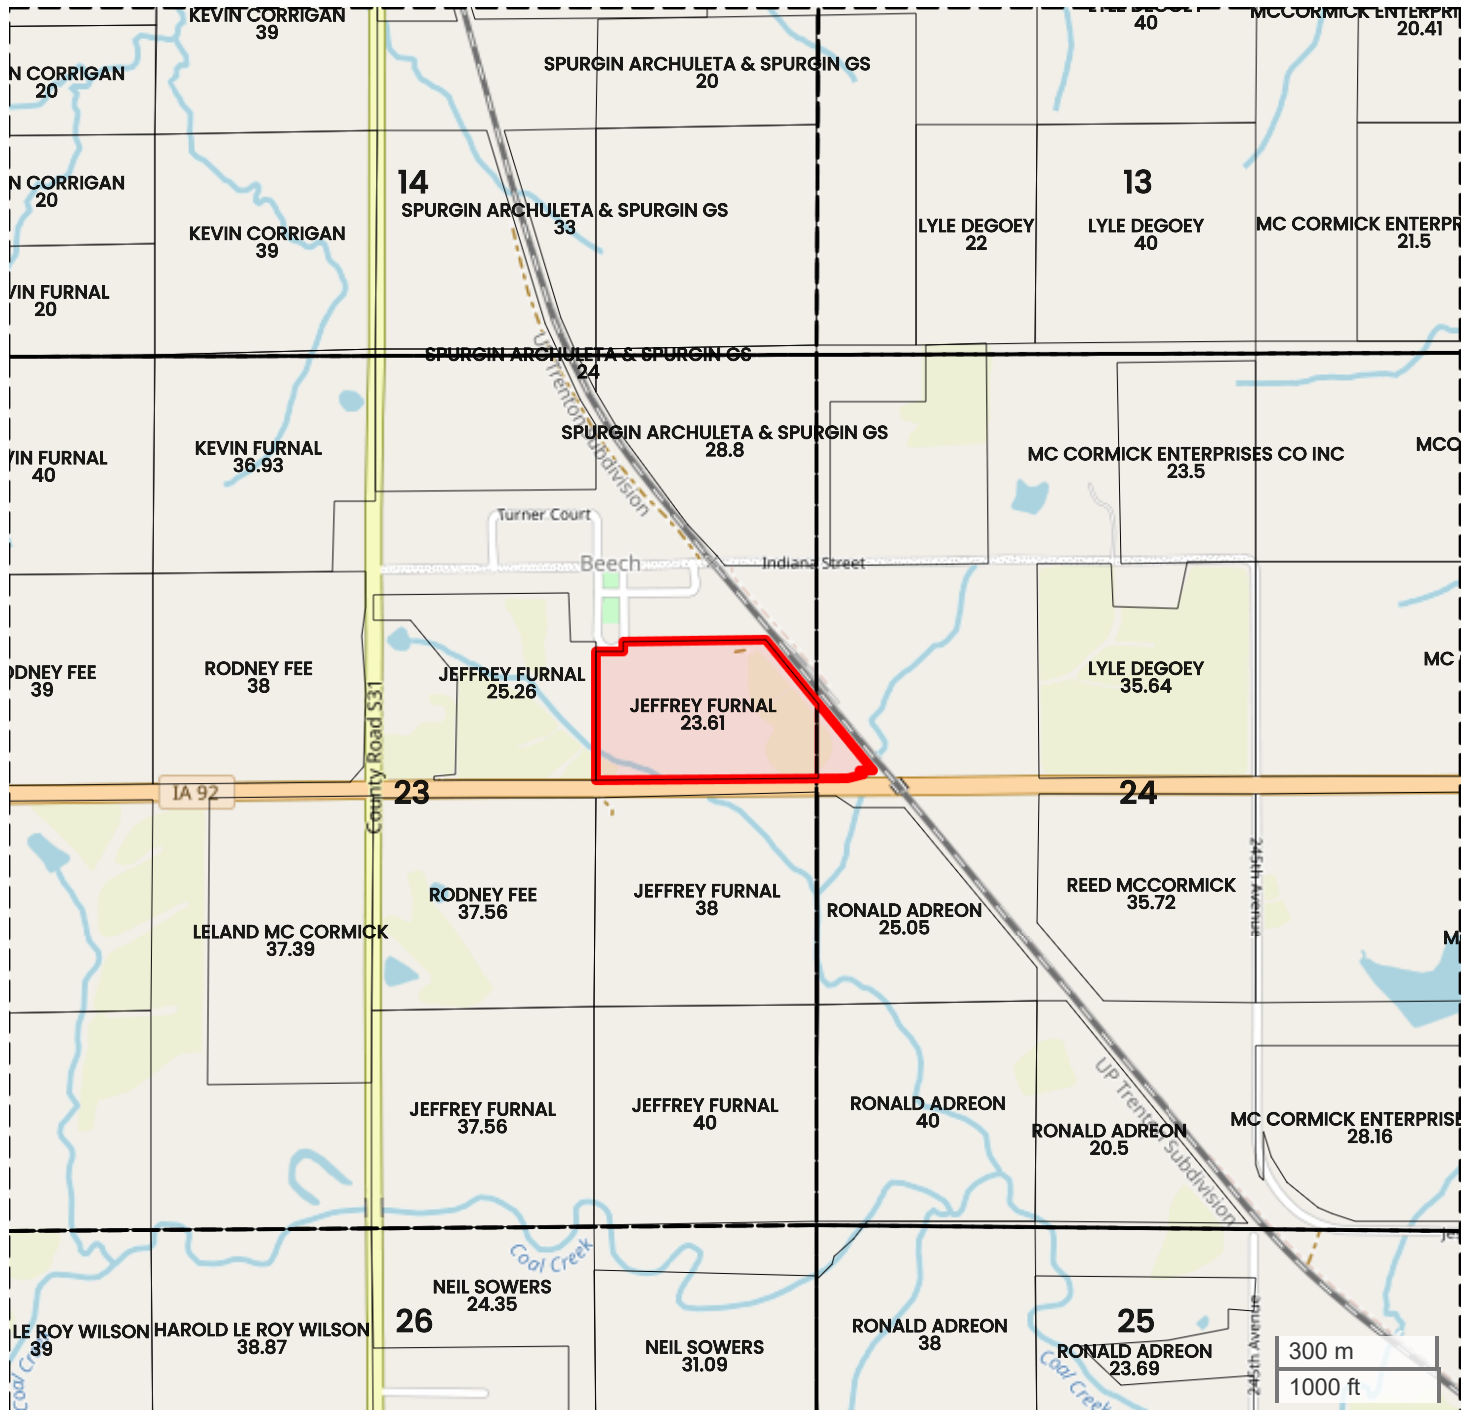

FURNAL - EAST
PLAT MAP

Center: 41.372299, -93.349414

23-76N-22W
Union Township
Warren County, IA

FarmWorth, LLC makes no warranties, express or implied, regarding the accuracy of any information provided through FarmWorth.com. User is solely responsible for independently verifying all information prior to use and waives any claims against FarmWorth, LLC arising from inaccuracies in such information.